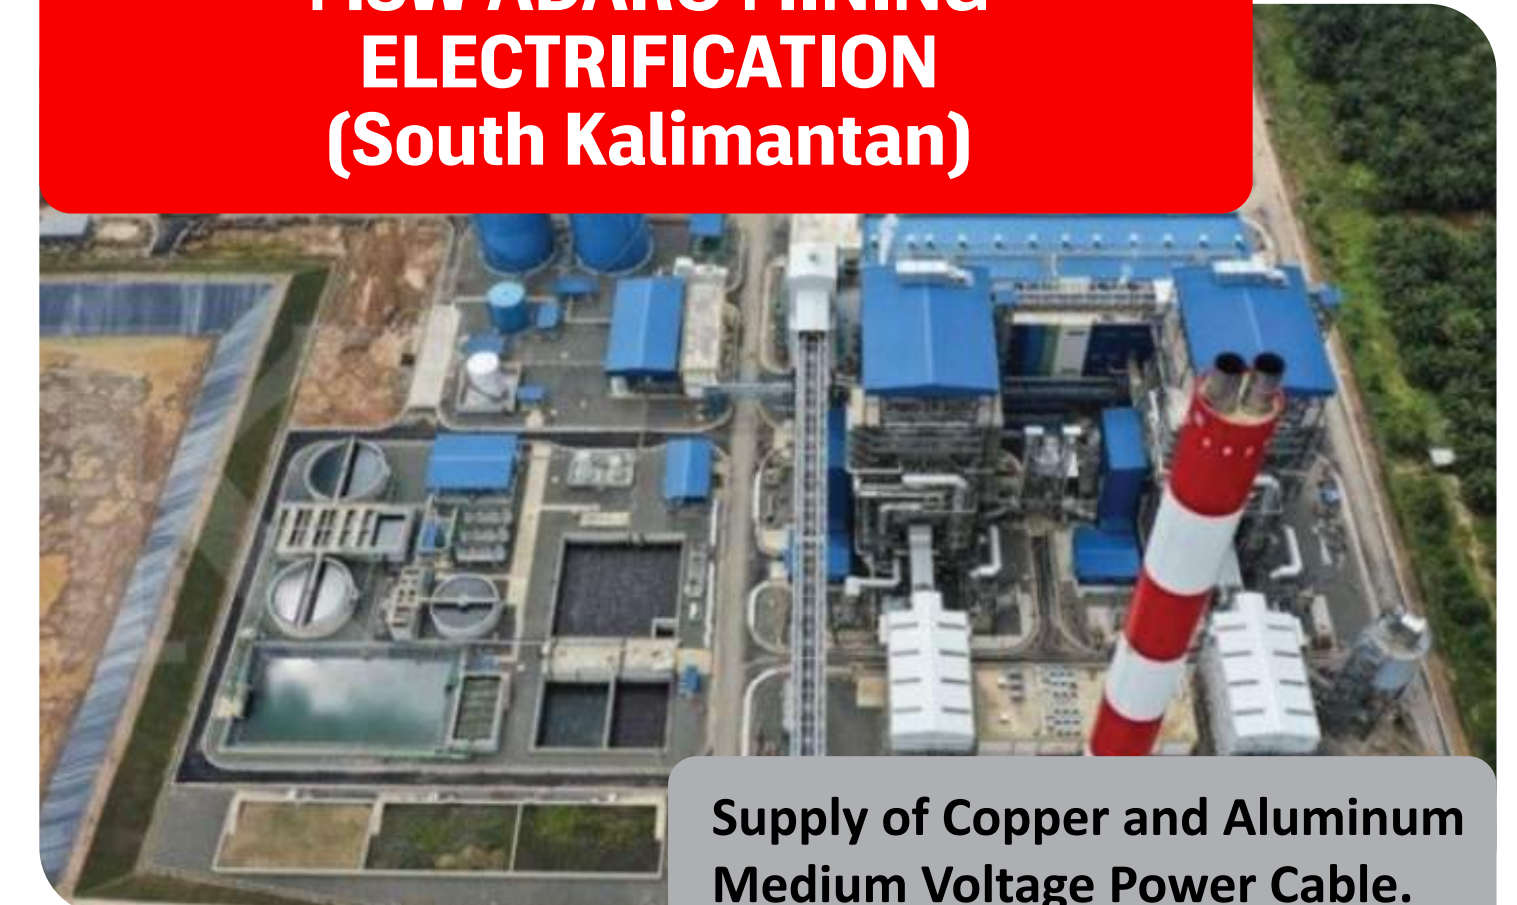

MSW ADARO MINING ELECTRIFICATION (South Kalimantan)

Supply of Copper and Aluminum Medium Voltage Power Cable.