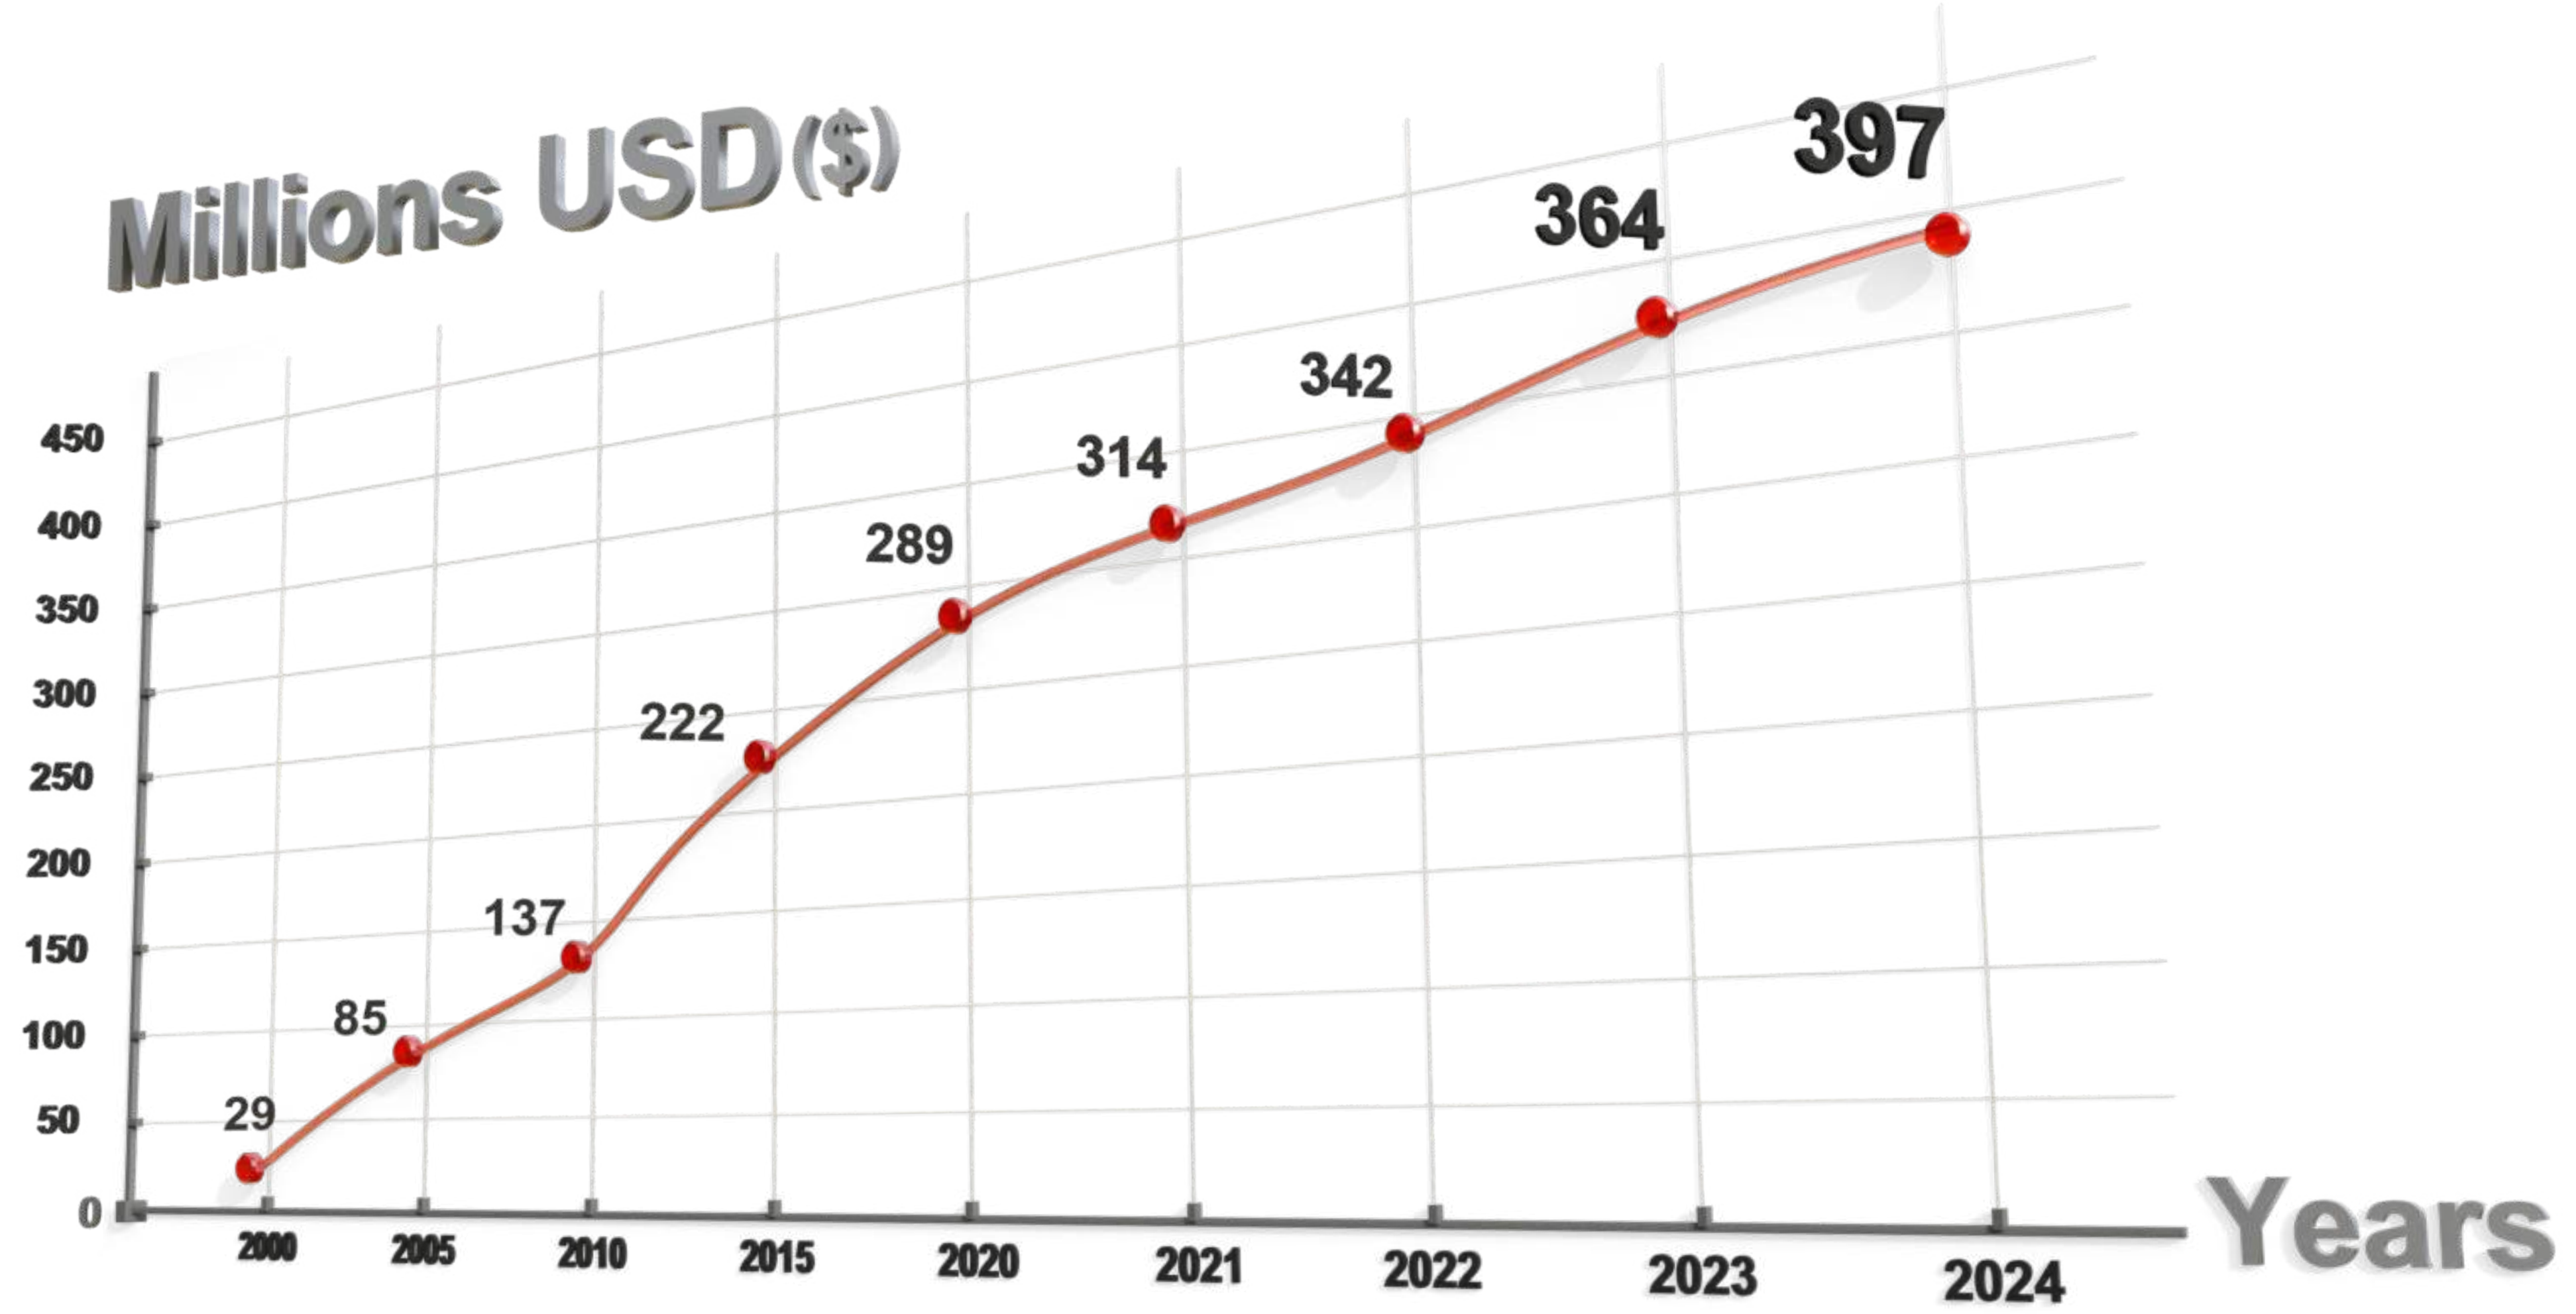

Sales Turnover