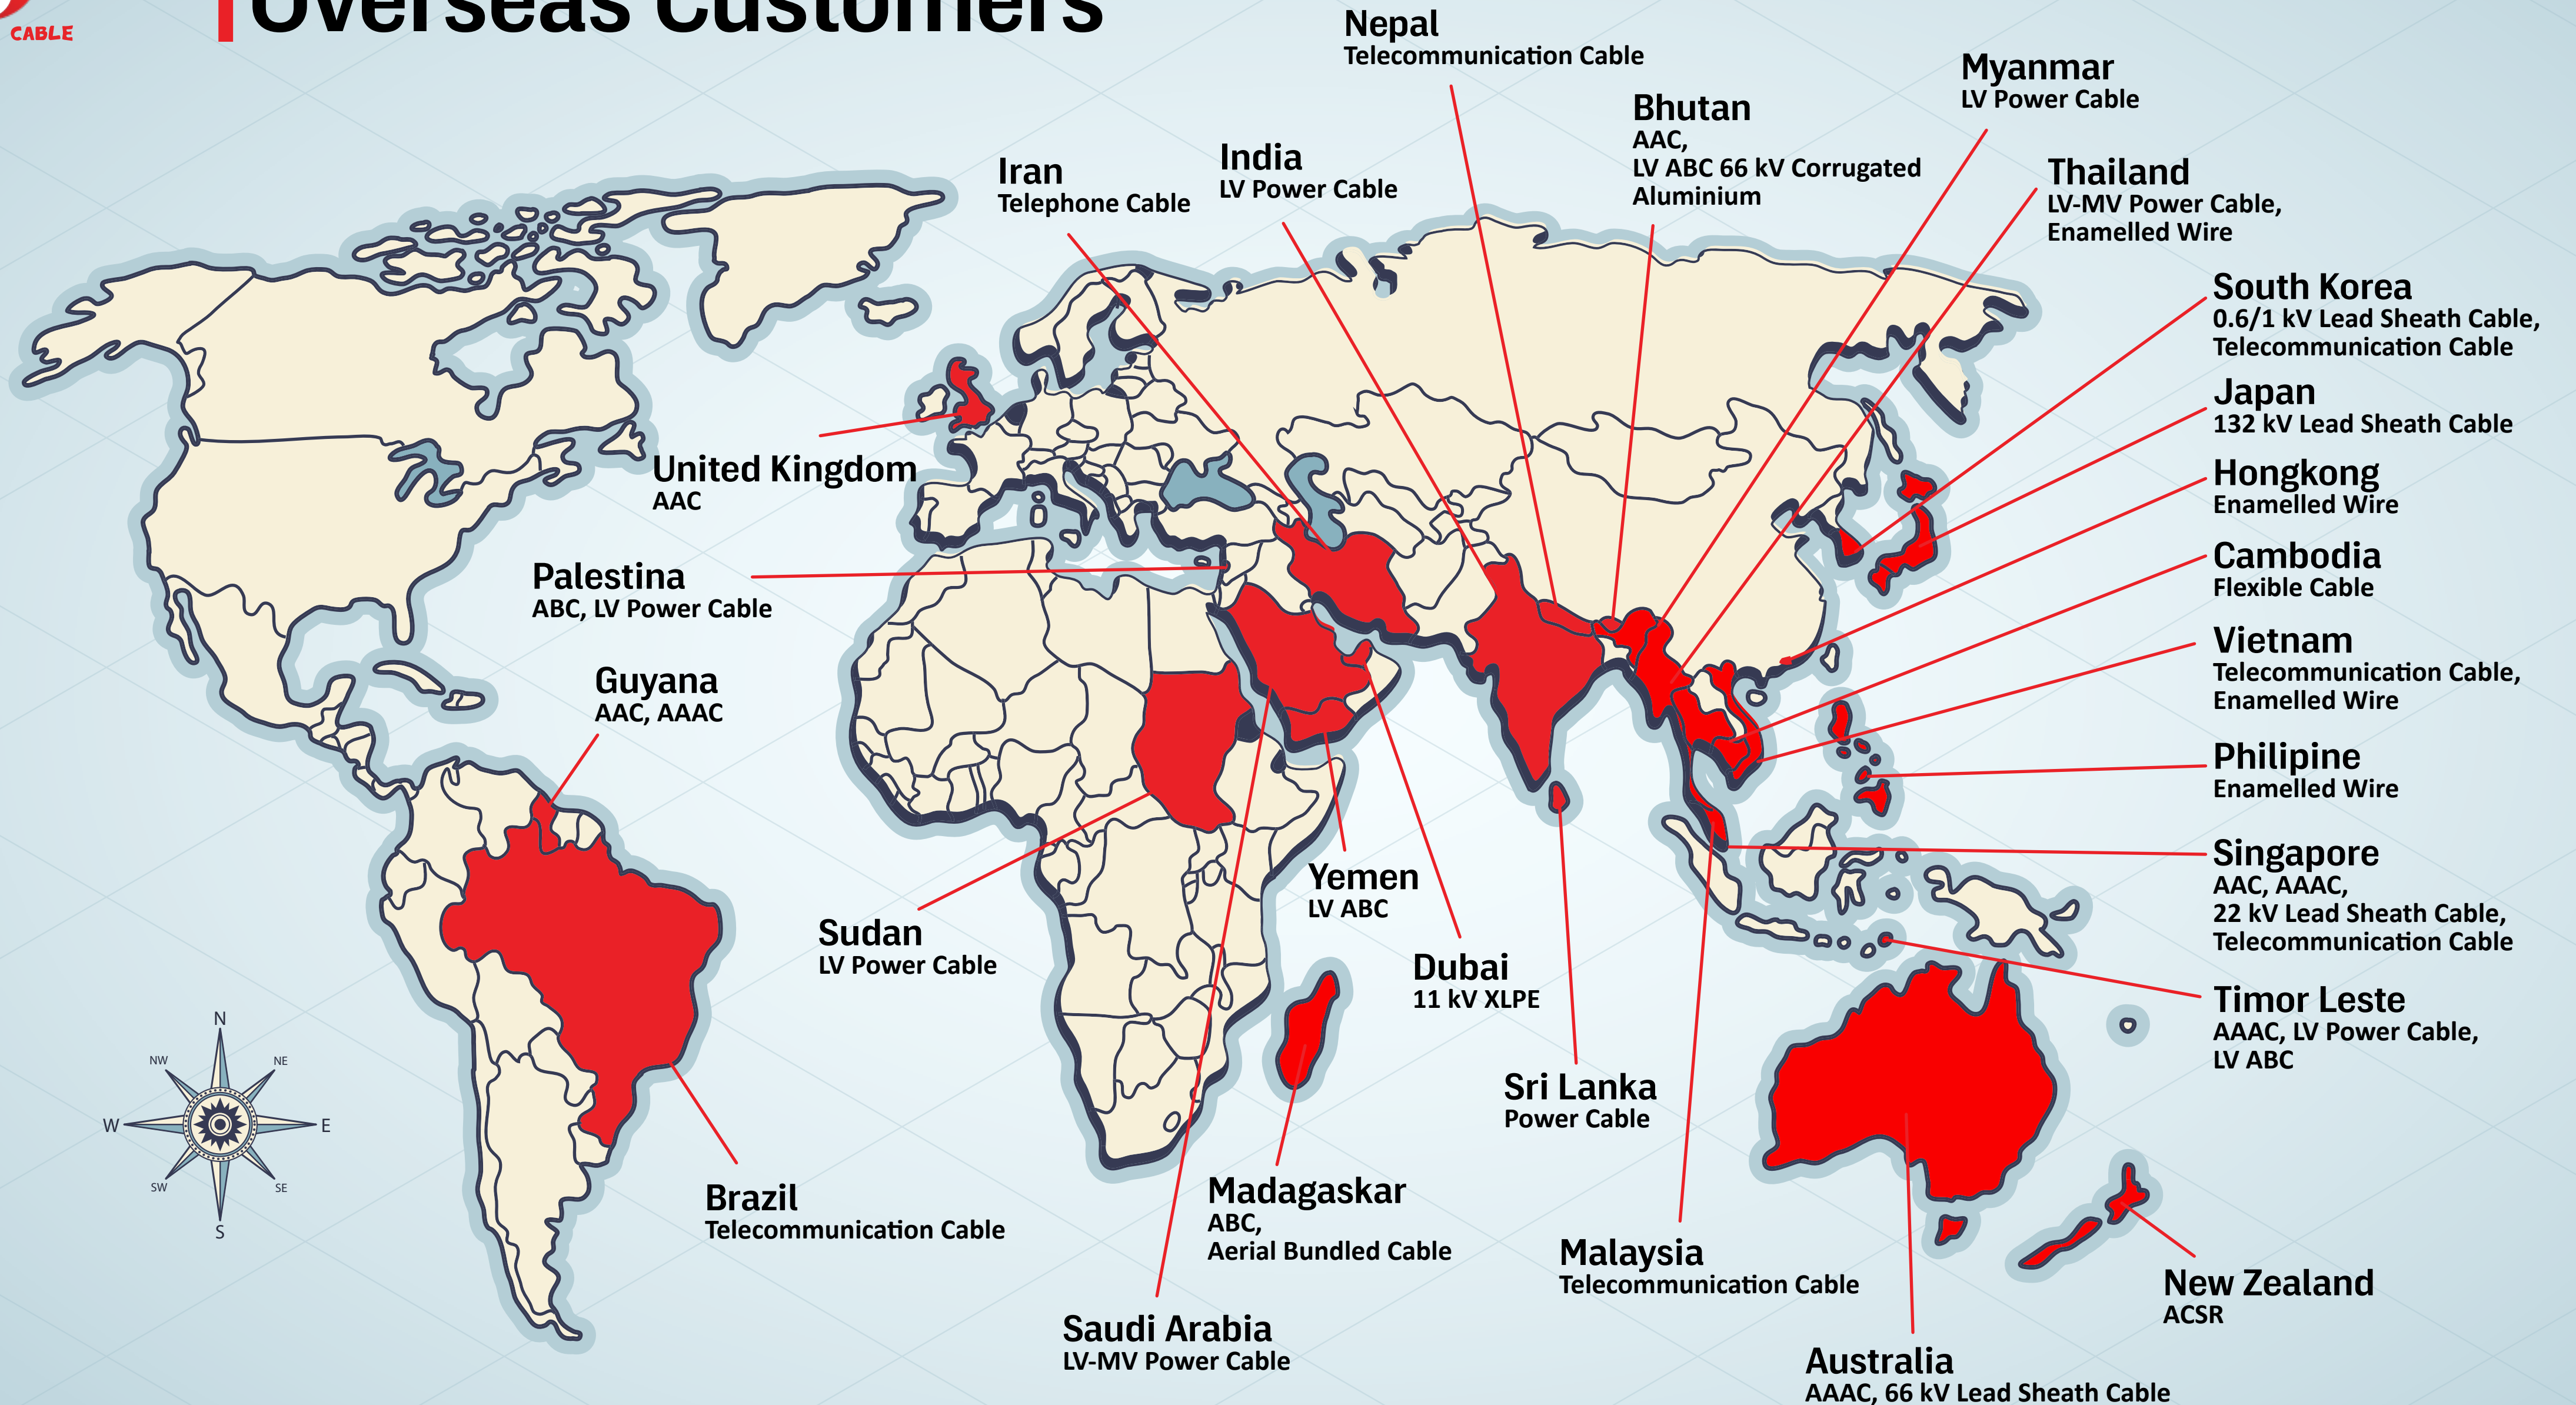

SUPREME CABLE

Overseas Customers