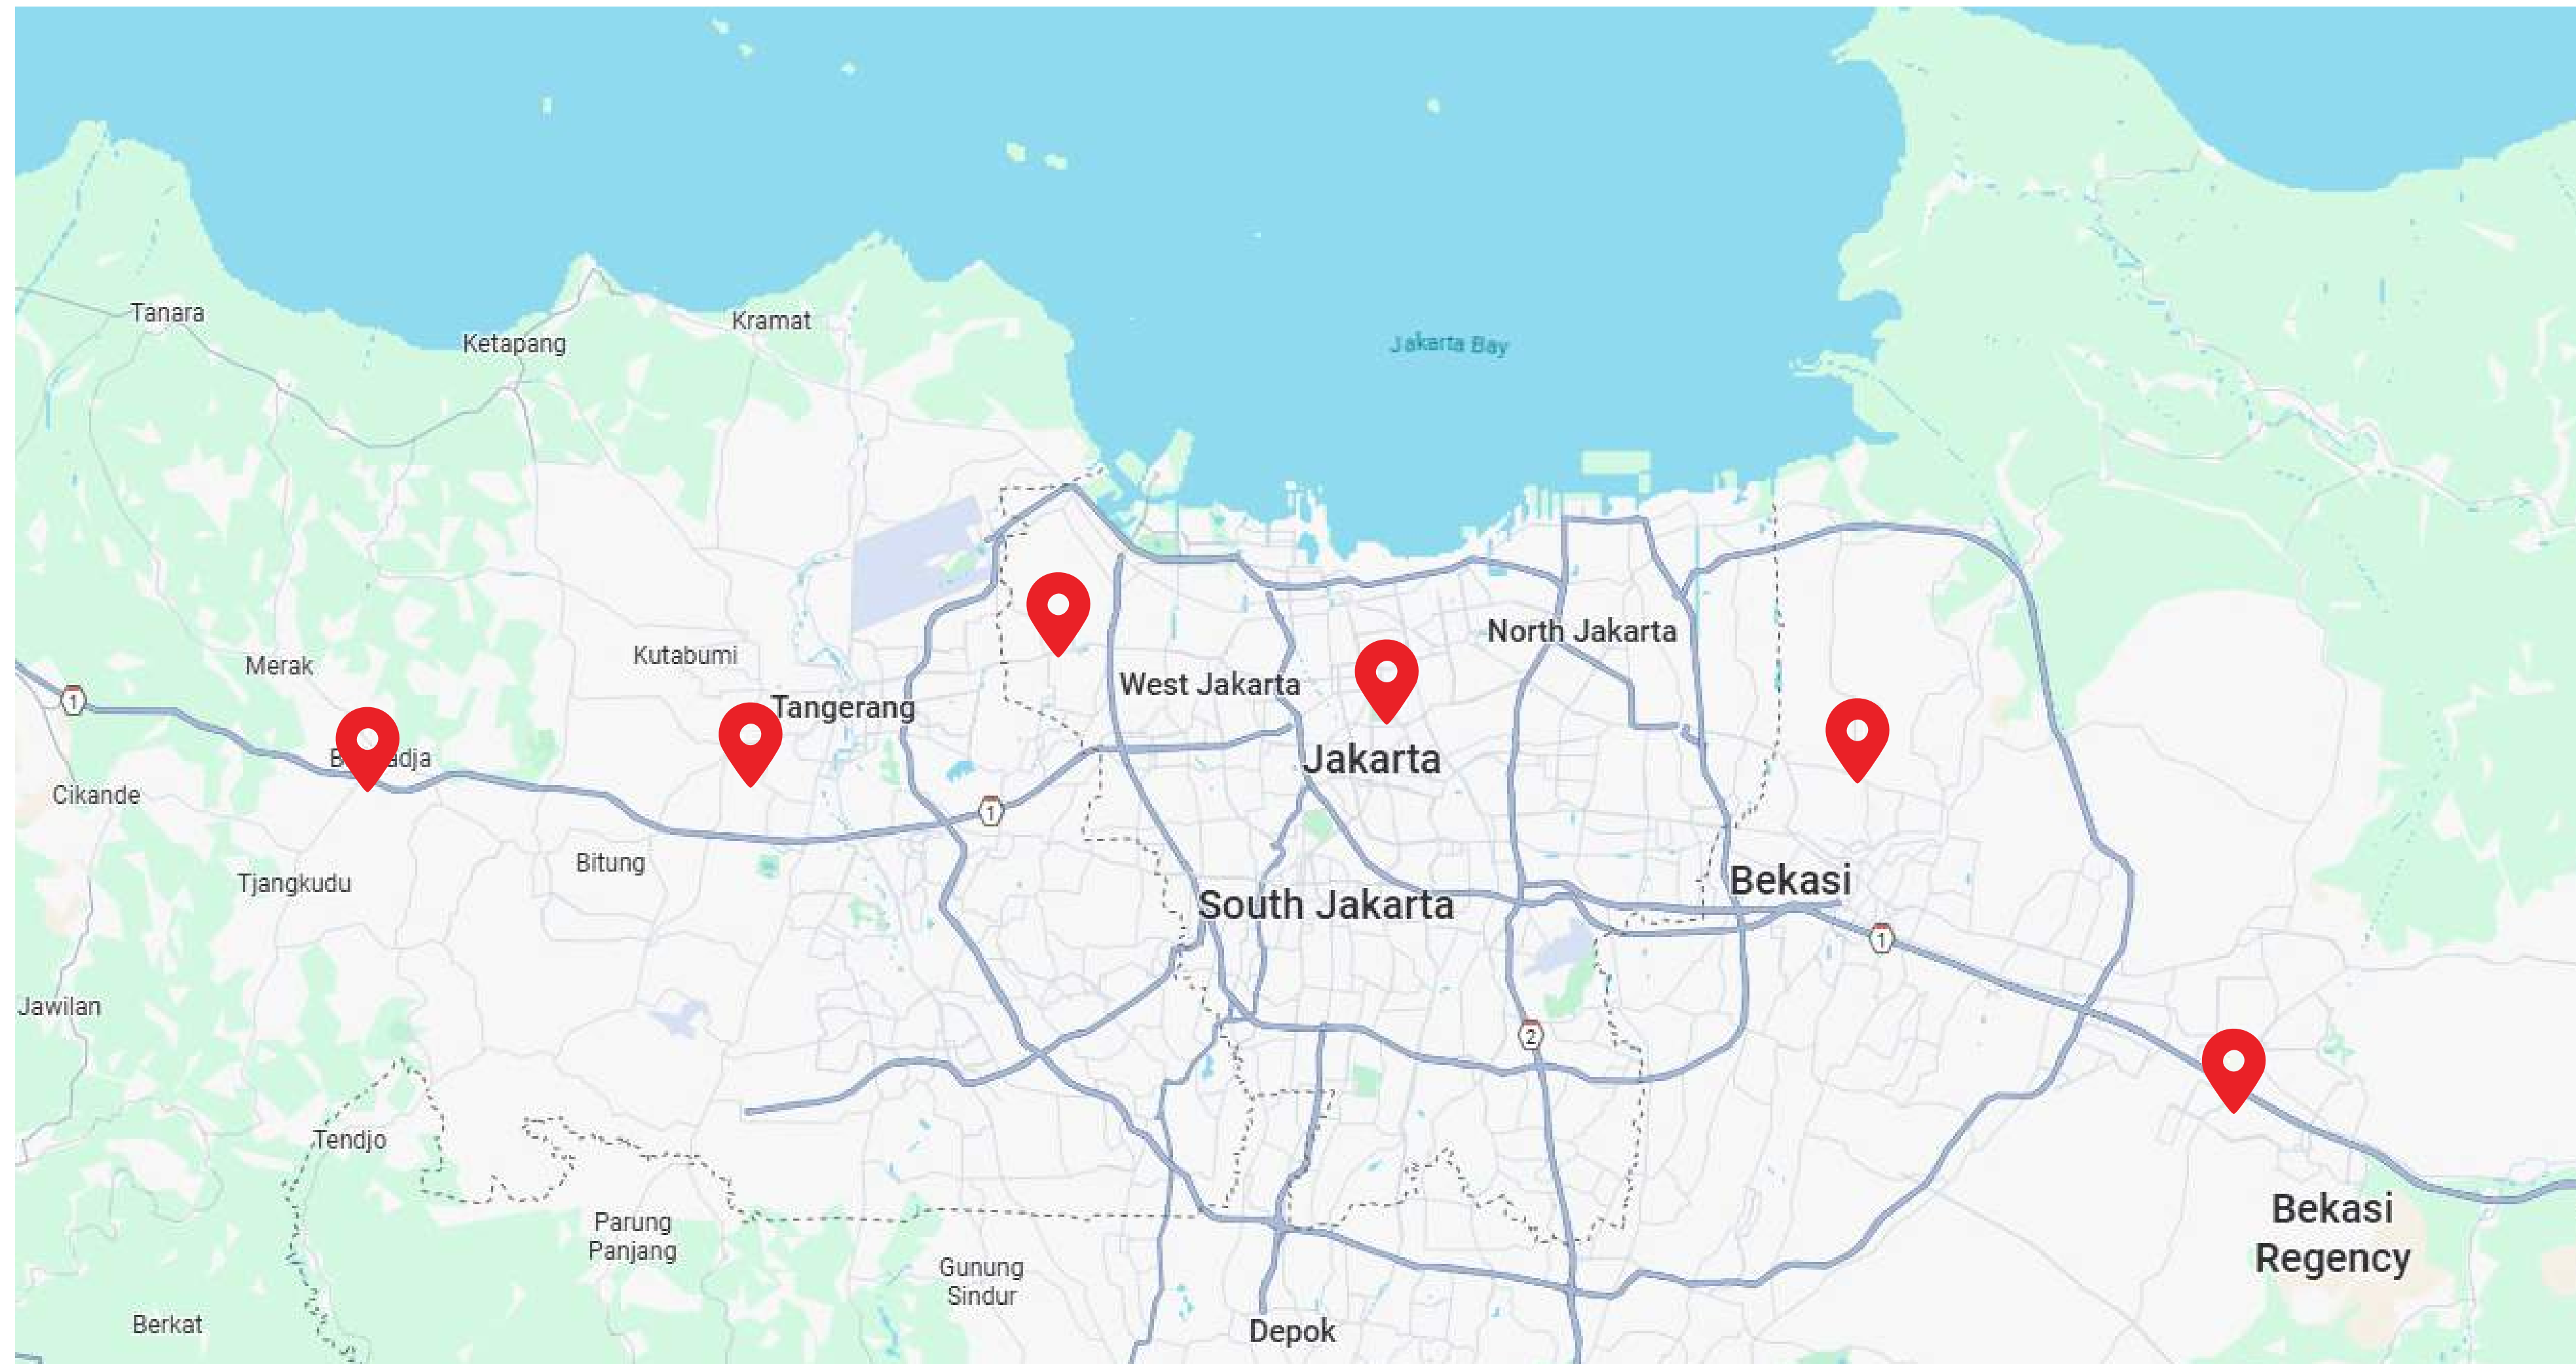

QUALITY CABLE
YOU CAN TRUST **53**

Company Profile

www.sucaco.com  @supreme_cable  @supreme_cable

SUPREME CABLE

With support of turn key project from Furukawa Electric Co. Ltd. (Japan)

53

History

Specializing in the cable business for over 53 years, **PT SUPREME CABLE MANUFACTURING & COMMERCE Tbk** or abbreviated as **PT SUCACO Tbk** has grown steadily to become one of Indonesia's largest and leading cable manufacturers. Today, **PT SUCACO Tbk** has grown to become a reliable partner in the cable industry. In addition, the company is also a respected corporation with a healthy financial position that makes contribution in building national infrastructures with its international reputation.

First
Production
1972

Location

We have five plants in Indonesia: Daan Mogot, Bekasi, Cikarang, Tangerang, and Balaraja. Our headquarters are located in central Jakarta.

SUPREME CABLE

Location

Head Office :
Jl. Kebon Sirih No. 71
Central of Jakarta