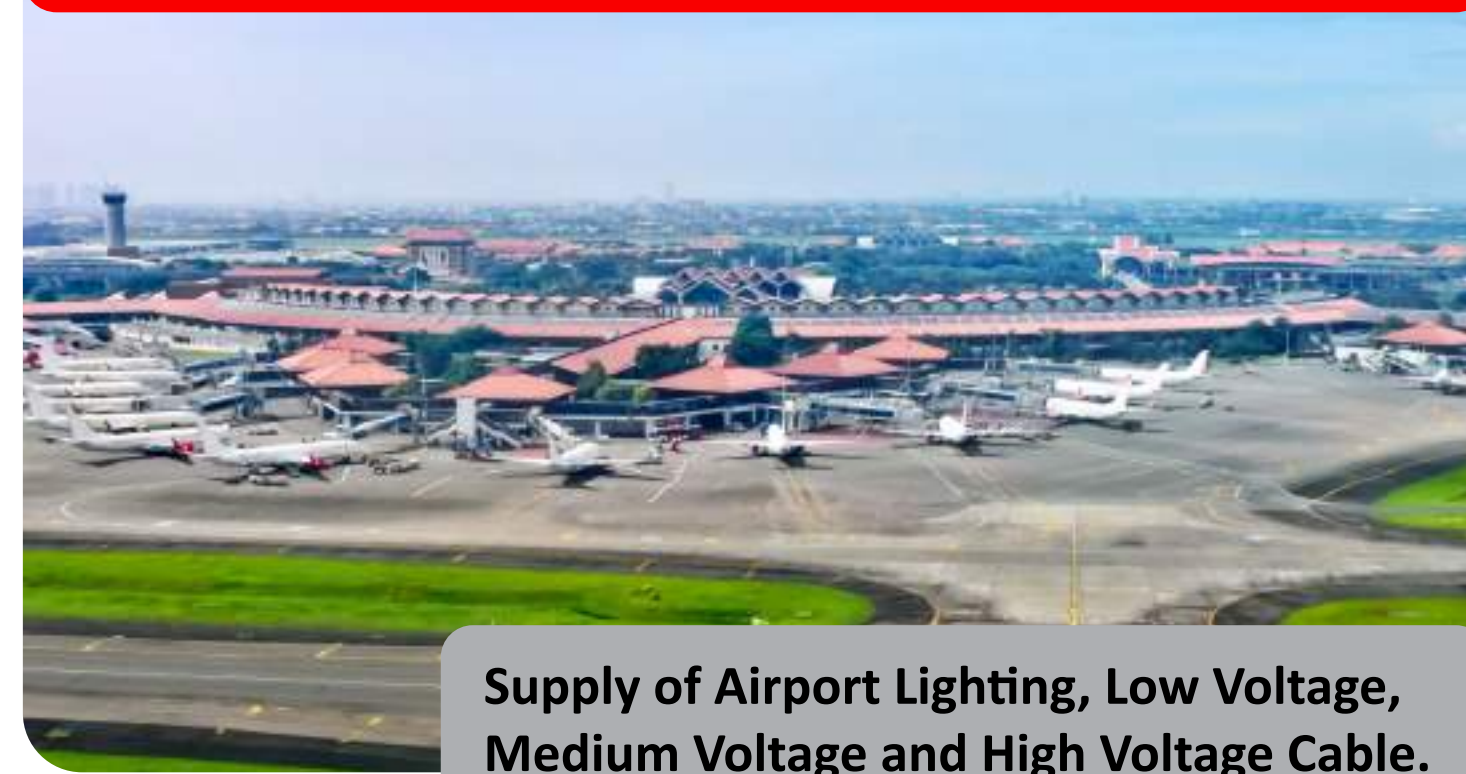

Supply Variety Range of Cables from Medium Voltage, Low Voltage, Instrument & Control, FRC, Thermocouple, and Flexible Cable.

SOEKARNO-HATTA INTRNATIONAL AIRPORT (Tangerang)

Supply of Airport Lighting, Low Voltage, Medium Voltage and High Voltage Cable.