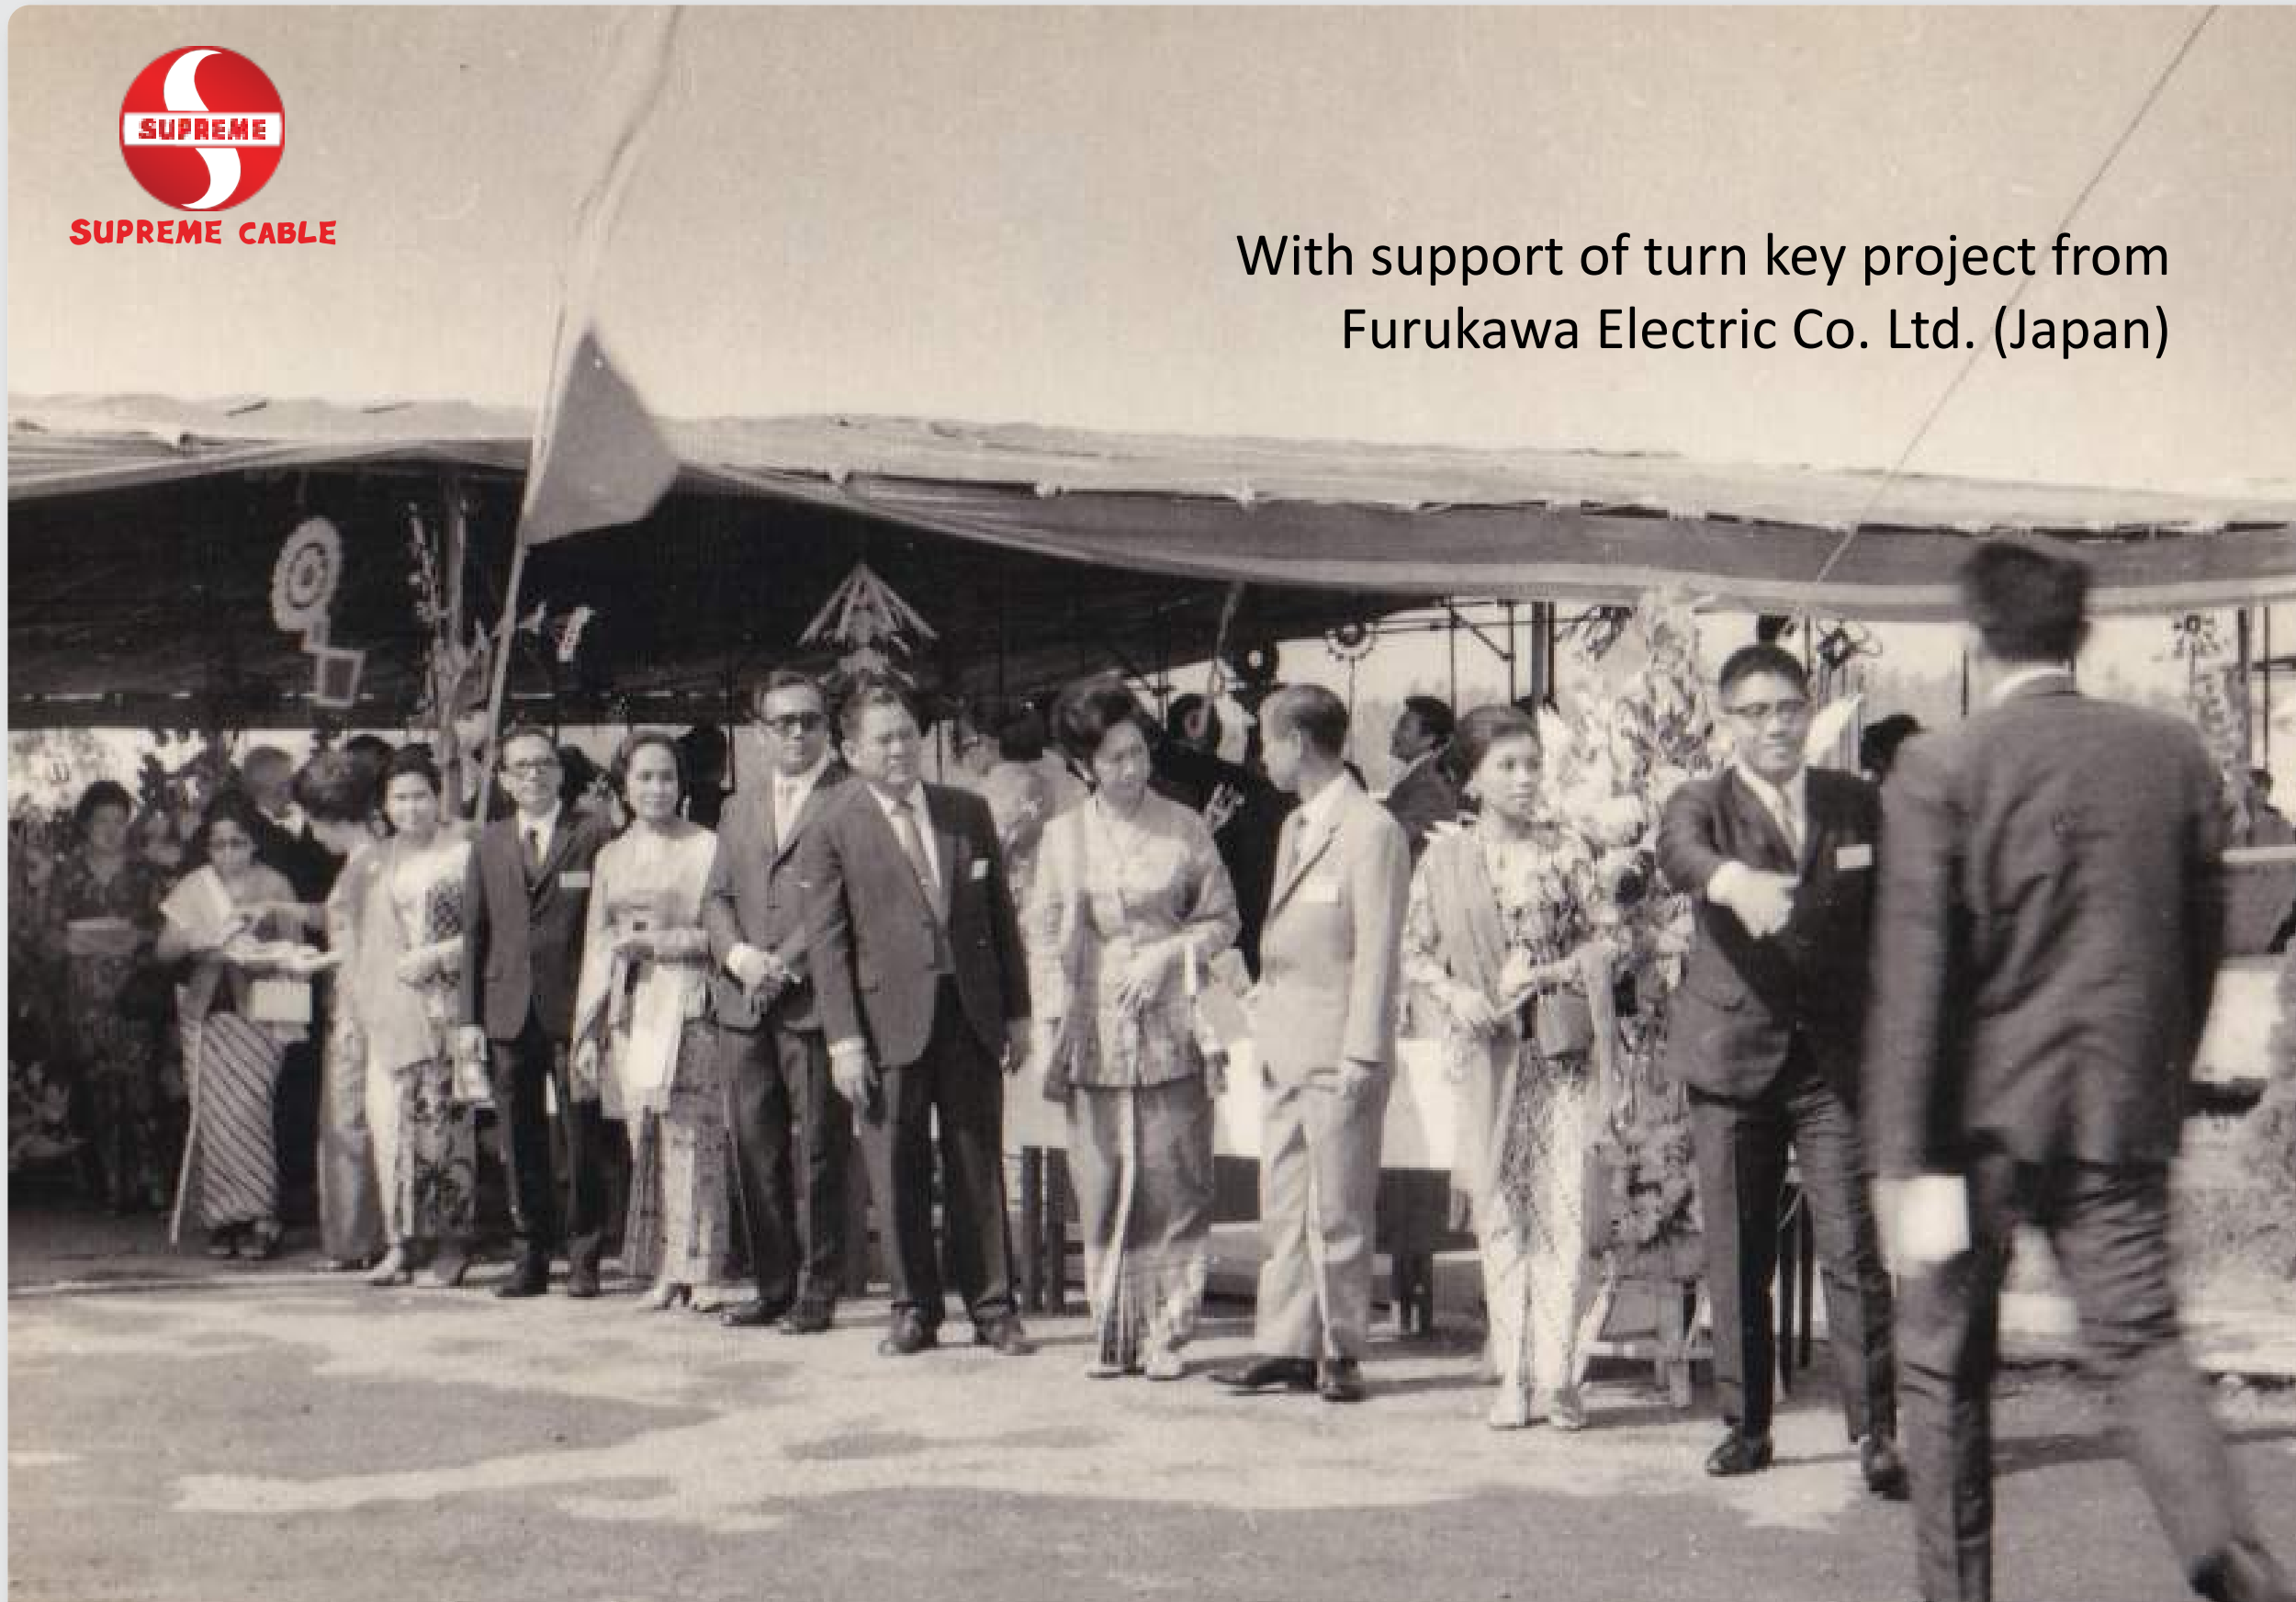

QUALITY CABLE
YOU CAN TRUST **53**

Company Profile

www.sucaco.com  @supreme_cable  @supreme_cable

SUPREME CABLE

With support of turn key project from Furukawa Electric Co. Ltd. (Japan)

53

History

Specializing in the cable business for over 53 years, **PT SUPREME CABLE MANUFACTURING & COMMERCE Tbk** or abbreviated as **PT SUCACO Tbk** has grown steadily to become one of Indonesia's largest and leading cable manufacturers. Today, **PT SUCACO Tbk** has grown to become a reliable partner in the cable industry. In addition, the company is also a respected corporation with a healthy financial position that makes contribution in building national infrastructures with its international reputation.

First
Production
1972

Location

We have five plants in Indonesia: Daan Mogot, Bekasi, Cikarang, Tangerang, and Balaraja. Our headquarters are located in central Jakarta.

SUPREME CABLE

Location

Head Office :
Jl. Kebon Sirih No. 71
Central of Jakarta